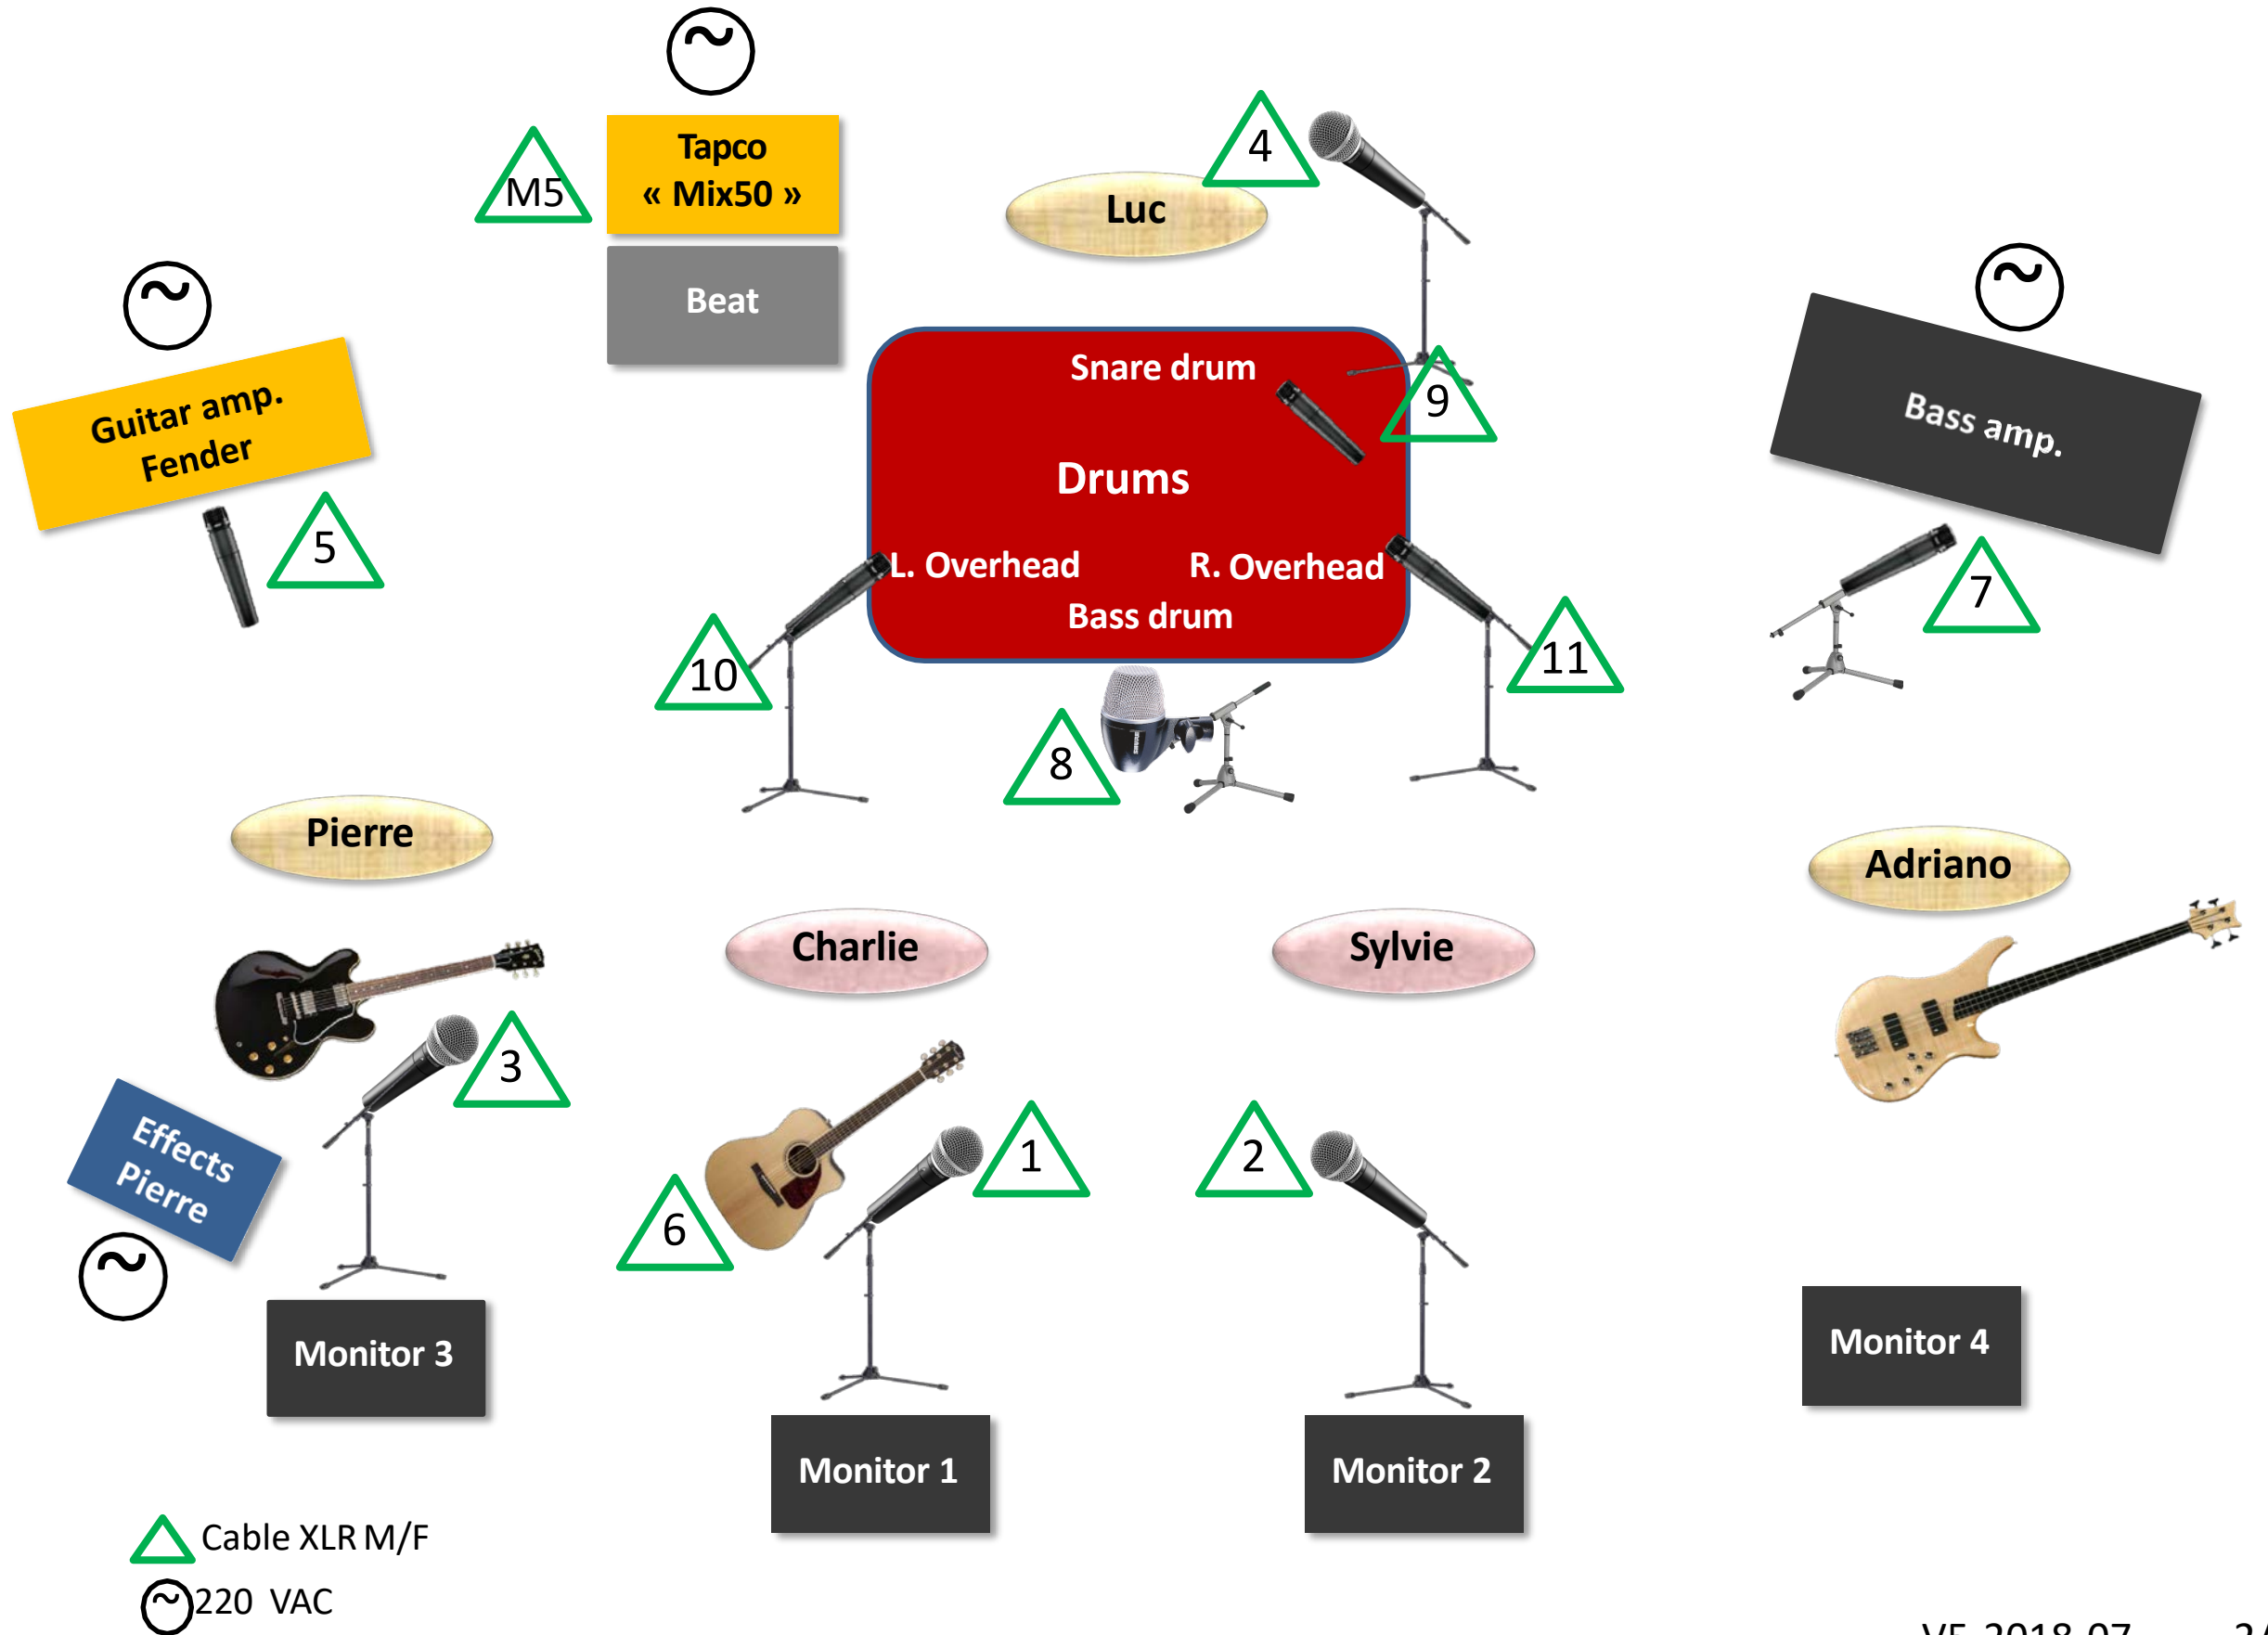

Rockin' Chairs *New-Country music group*

Datasheet & Stage Plan

Charlie: vocals, backing vocals, electro-acoustic guitar

Sylvie: vocals, backing vocals, tambourine

Pierre: electric guitar, backing vocals

Adriano: bass

Facebook: <https://www.facebook.com/rockin.chairs.country>

Rockin' Chairs: Stage plan

N	Micro	Instrument / Musician	Effects
1	Sennheiser E935	Voice / Charlie	Echo – Reverb
2	Shure Beta 58	Voice / Sylvie	Echo – Reverb
3	Shure SM58	Voice / Pierre	Echo – Reverb
4	Shure SM58	Chant / Luc	Echo – Reverb
5	Sennheiser e609	Fender amp / Pierre	-
6	-	Electro-acoustic guitar / Charlie	Reverb
7	Shure SM57 or equivalent	Bass amp / Adriano	-
8	At least, at the choice of the sound engineer	Bass drum / Luc	-
9		Snare drum / Luc	Reverb
10		Left overhead / Luc	-
11		Right overhead / Luc	-

Echo: 300 ms delay, short feedback

Monitors: 6 independent channels		
N	Monitor	Musician
1	Front	Charlie
2	Front	Sylvie
3	Front	Pierre
4	Front	Adriano
5	By XLR cable available at drums (M5)	Luc

NB : Voices echo also available on monitors